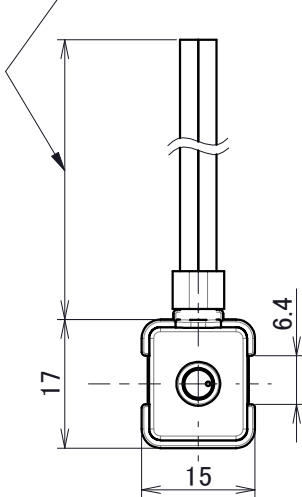

RP-QIIB/QIIC/QIIF*

Pump model No.	Tube length	Lead wire	
		Length	Connector
RP-QI****-**A-DC3VS	60mm	50cm	Without
RP-QI****-**C-DC3VS	60mm	50cm	With
RP-QI****-**B-DC3VS	80mm	2m	With
RP-QIIF****-**A-DC3.3VS	60mm	50cm	Without

Tube length (See table above)

Lead wire (See table above)

Scale 1:1