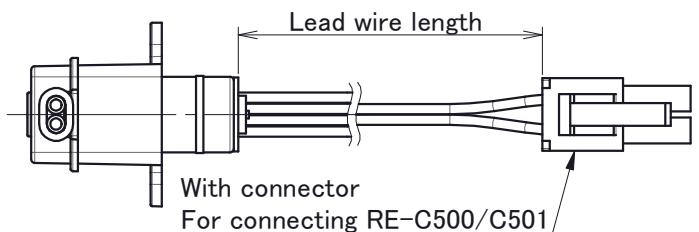

RP-QIIB/QIIC/QIIF*

Pump model No.	Tube length	Lead wire	
		Length	Connector
RP-QI****-**A-DC3VS	60mm	50cm	Without
RP-QI****-**C-DC3VS	60mm	50cm	With
RP-QI****-**B-DC3VS	80mm	2m	With
RP-QIIF****-**A-DC3.3VS	60mm	50cm	Without

Tube length (See table above)

Lead wire (See table above)

Scale 1:1