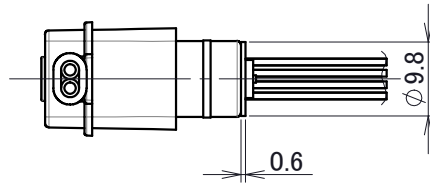

RP-QIIB/QIIC/QIIF*

Pump model No.	Tube length	Lead wire	
		Length	Connector
RP-QI****-**A-DC3VS	60mm	50cm	Without
RP-QI****-**C-DC3VS	60mm	50cm	With
RP-QI****-**B-DC3VS	80mm	2m	With
RP-QIIF****-**A-DC3.3VS	60mm	50cm	Without

Tube length (See table above)

Lead wire (See table above)

Scale 1:1