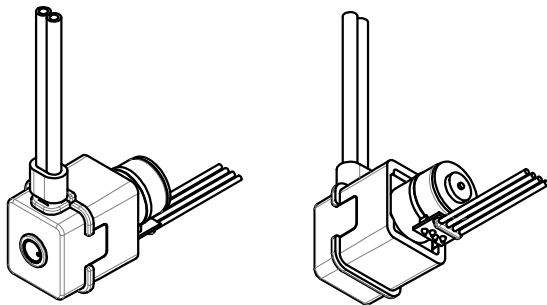

RP-QIIB/QIIC/QIIF*

Pump model No.	Tube length	Lead wire	
		Length	Connector
RP-QI****-**A-DC3VS	60mm	50cm	Without
RP-QI****-**C-DC3VS	60mm	50cm	With
RP-QI****-**B-DC3VS	80mm	2m	With
RP-QIIF****-**A-DC3.3VS	60mm	50cm	Without

Tube length (See table above)

Lead wire (See table above)

Scale 1:1