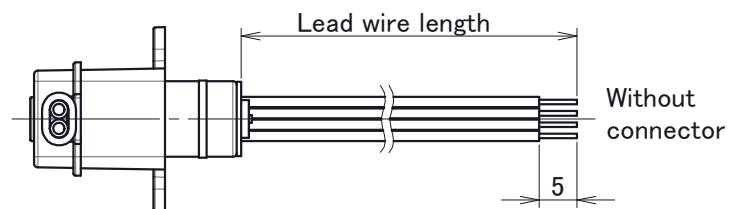

RP-QIIB/QIIC/QIIF*

Pump model No.	Tube length	Lead wire	
		Length	Connector
RP-QI****-**A-DC3VS	60mm	50cm	Without
RP-QI****-**C-DC3VS	60mm	50cm	With
RP-QI****-**B-DC3VS	80mm	2m	With
RP-QIIF****-**A-DC3.3VS	60mm	50cm	Without

Tube length (See table above)

Lead wire (See table above)

Scale 1:1