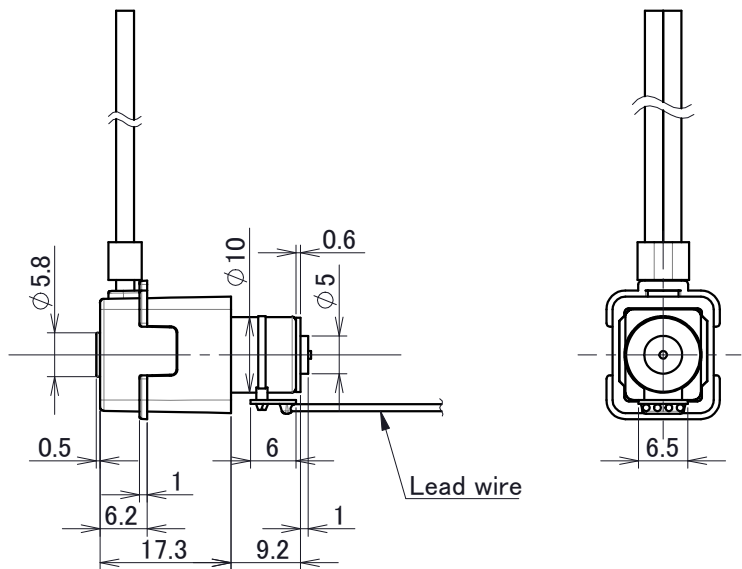

RP-QIIB/QIIC/QIIF*

Pump model No.	Tube length	Lead wire	
		Length	Connector
RP-QI****-**A-DC3VS	60mm	50cm	Without
RP-QI****-**C-DC3VS	60mm	50cm	With
RP-QI****-**B-DC3VS	80mm	2m	With
RP-QIIF****-**A-DC3.3VS	60mm	50cm	Without

Tube length (See table above)

Lead wire (See table above)

Scale 1:1