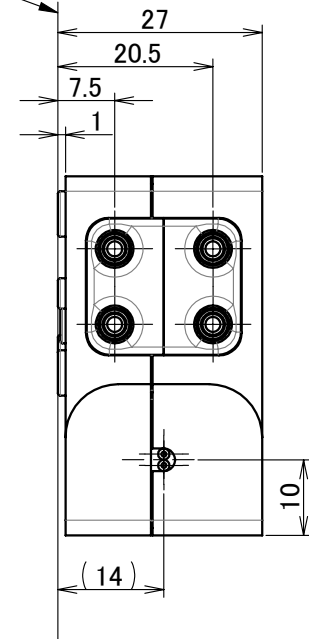

RP-2GII*

Mounting surface

Scale 1:1