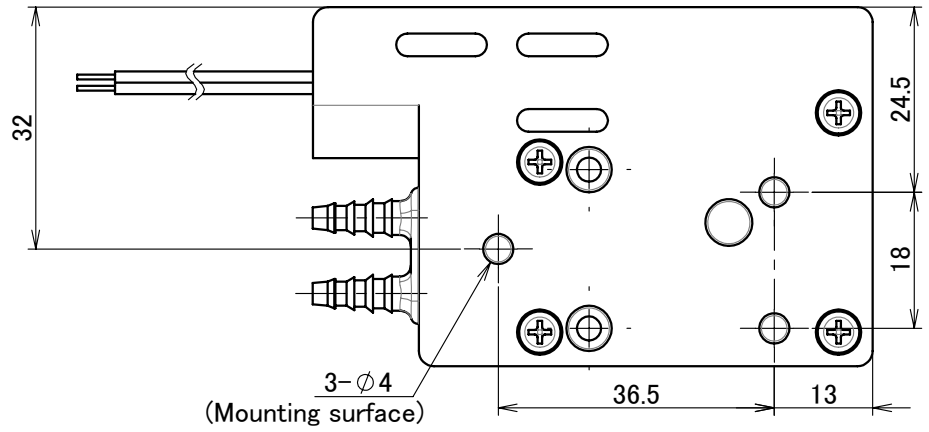

RP-2GII*

Mounting surface

Scale 1:1